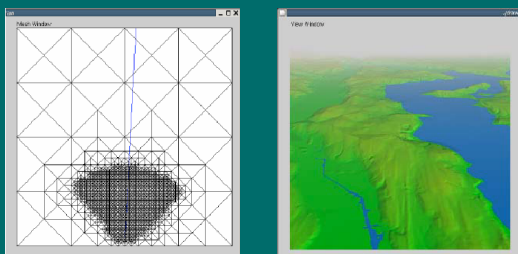

Real-Time Terrain Visualization