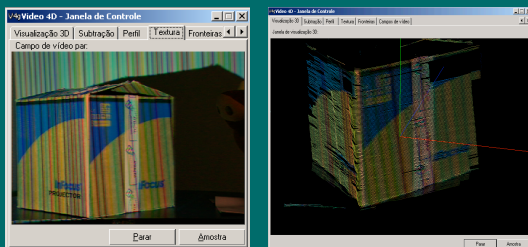

Structured Light Scanning

Hardware Accelerated Space Carving

Fourth Generation Video

A platform for 3D video, consisting of an acquisition device, data processing, transmission and visualization modules.

The system generates 3D video in real-time (30 fps) from a wide range of scenes.

- Collaborators
 - Unicamp
 - IME / USP

First Prototype / Software

3D Video – SIGGRAPH 2004

Applications

- Video Stereo
- 3D Object Scanning
- Environment Reconstruction
- Face Tracking
- Shape Recognition