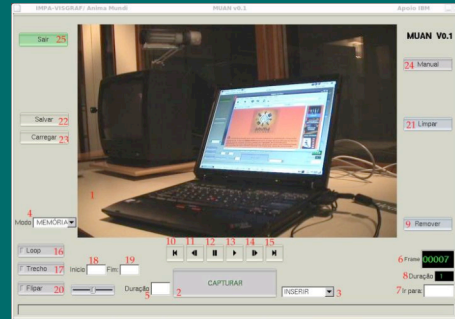

The system generates 3D video in real-time (30 fps) from a wide range of scenes.

- Collaborators
 - Unicamp
 - IME / USP

First Prototype / Software

3D Video – SIGGRAPH 2004

Applications

- Video Stereo
- 3D Object Scanning
- Environment Reconstruction
- Face Tracking
- Shape Recognition

TerraLib / Terra3D

Real-Time Terrain Visualization from Large Geographical Databases

- Partnership
 - INPE
 - Tecgraf
- Experiments
 - Giga Network

Real-Time Terrain Visualization

Large Databases of Satellite Imagery

MUAN

*Stop Motion Animation System
for Linux*

- Partnership
 - Anima Mundi
- Applications
 - Education (Anima Escola)
 - Production Tool

Software

Thanks!