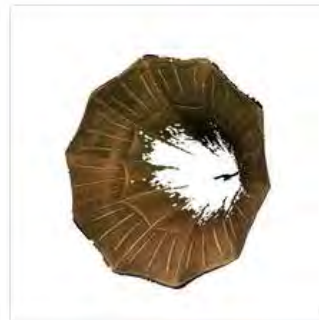

[← back](#)

3D models DB

VISGRAF Lab 3D models database

Gramophone

The [Digital Gramophone project](#) is an investigation of 3D Photography techniques.

The object gramophone was chosen to be virtualized, through a 3D scanner, because of its complexity and conceptual values: how curious could it be to have a virtual object, captured straight from the real world, and keeping its original aspects of geometry and texture – changed naturally by time and use?